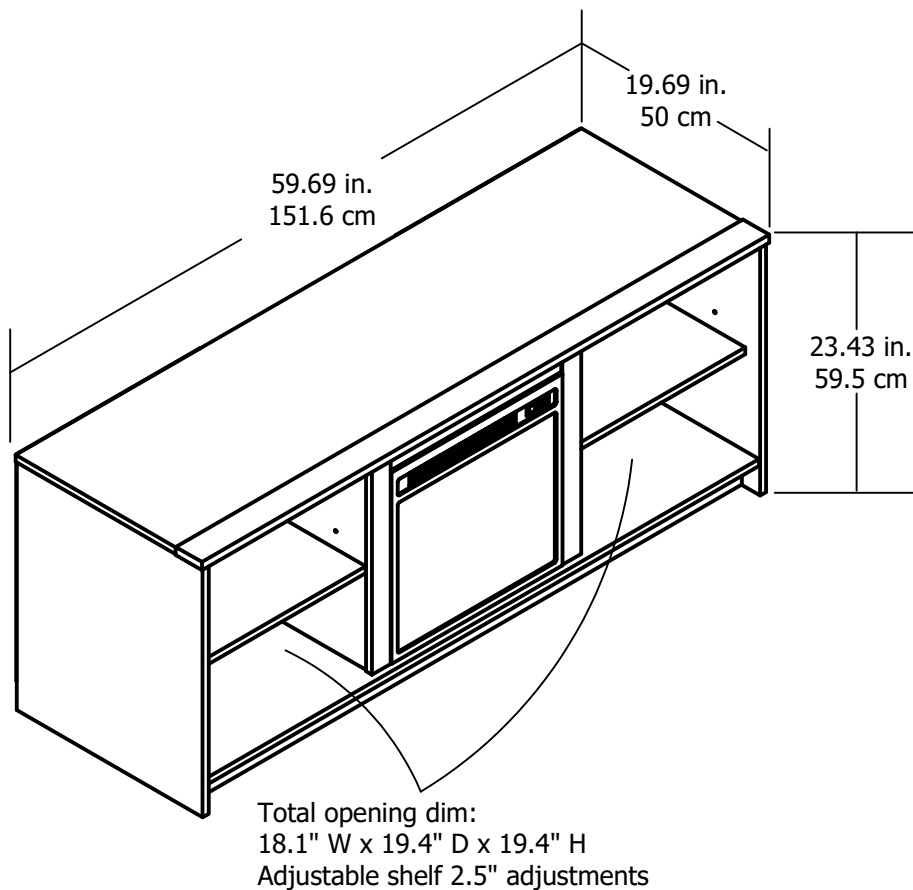

Fireplace/TV Stand 8620

Wood Breakdown:
PB 95% & MDF 5%
Total storage: 7.9 cubic feet

Overall Product Size:
59.69"W x 19.69"D x 23.43"H
151.6cm W x 50cm D x 59.5cm H

Maximum Weight Capacities
Unit Weight: 93 lbs. (42.2 kg)