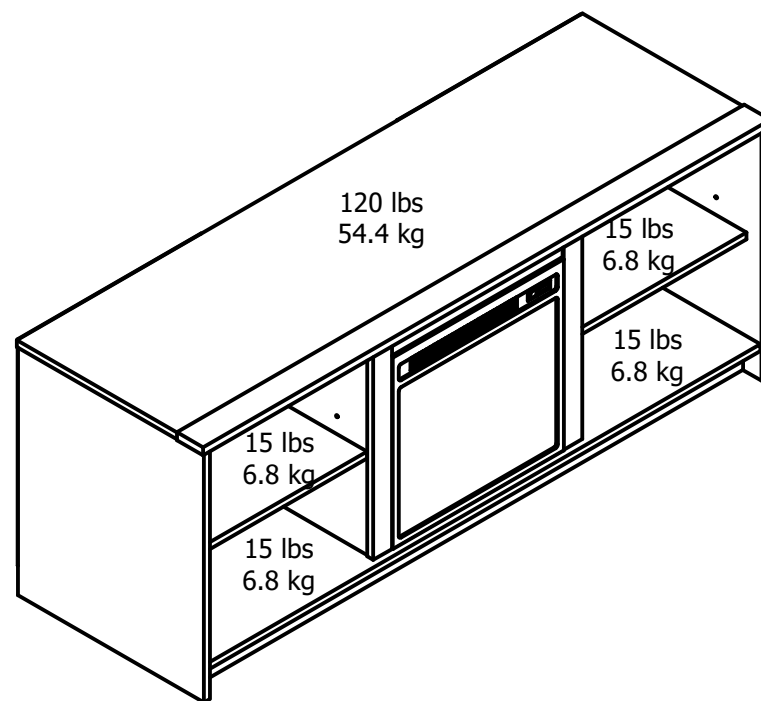

Fireplace/TV Stand 8620

Wood Breakdown:
PB 95% & MDF 5%
Total storage: 7.9 cubic feet

Overall Product Size:
59.69"W x 19.69"D x 23.43"H
151.6cm W x 50cm D x 59.5cm H

Maximum Weight Capacities
Unit Weight: 93 lbs. (42.2 kg)